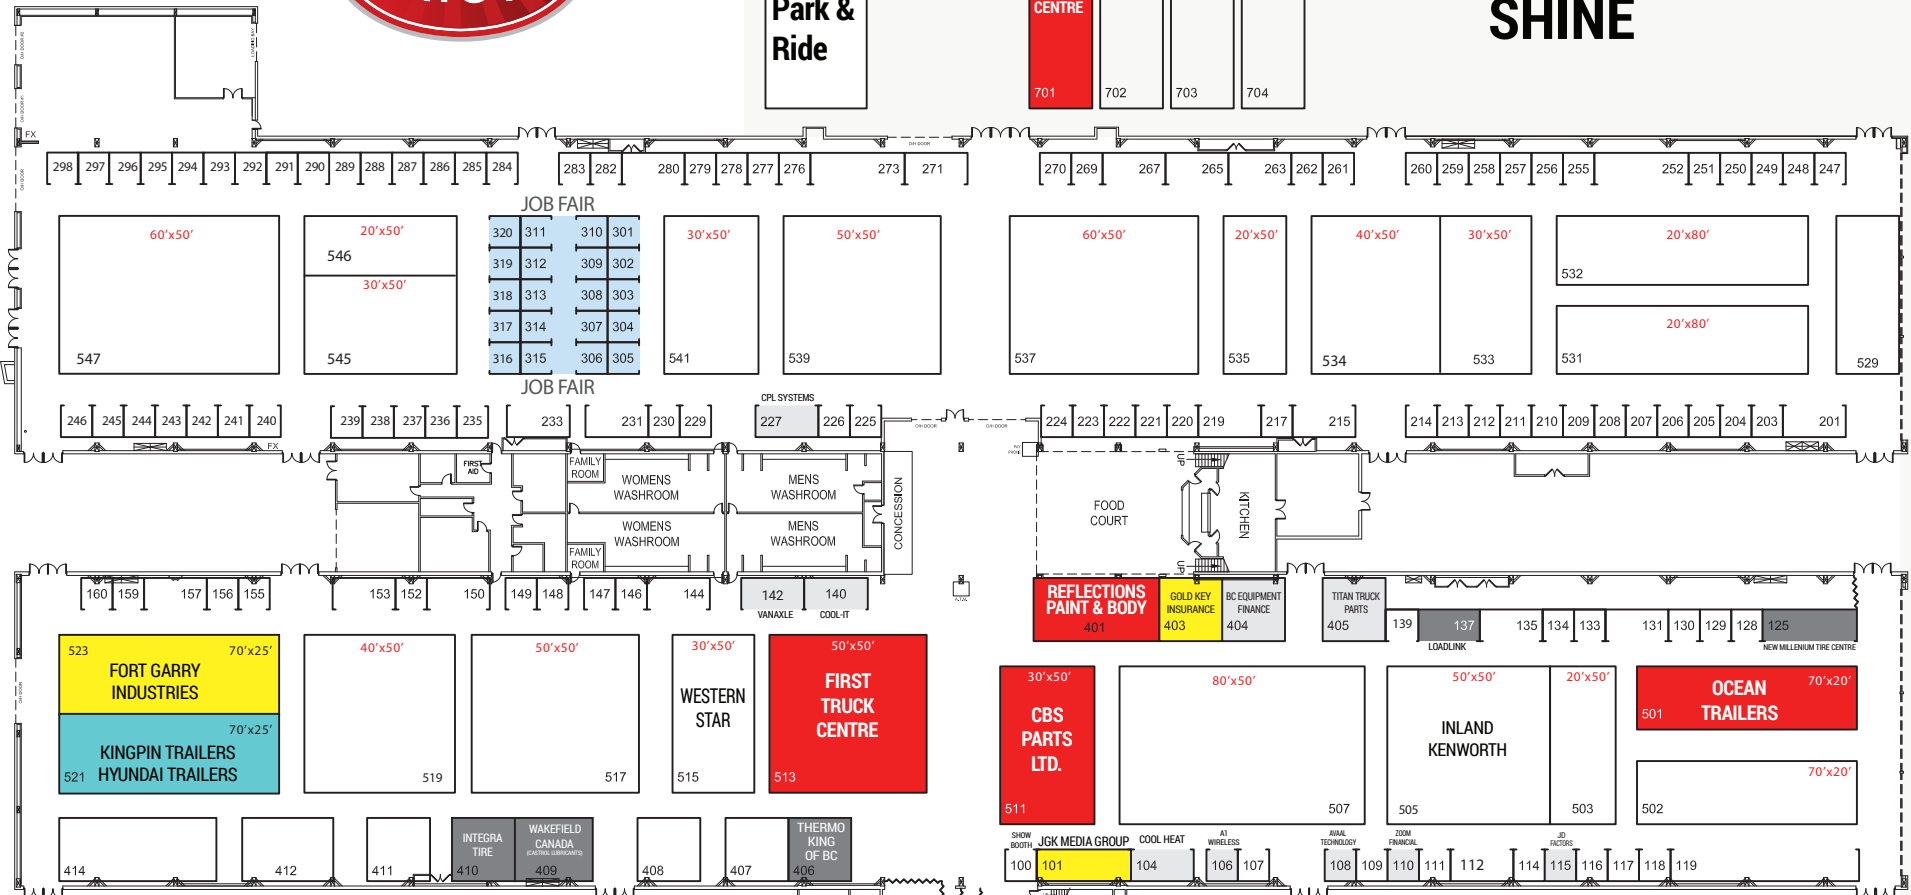

## Tradex Centre, Abbotsford

### SHOW & SHINE

Park & Ride

**FIRST TRUCK CENTRE**  
701 702 703 704

SHOW & SHINE

- TITLE SPONSORS
- GOLD SPONSORS
- SILVER SPONSORS